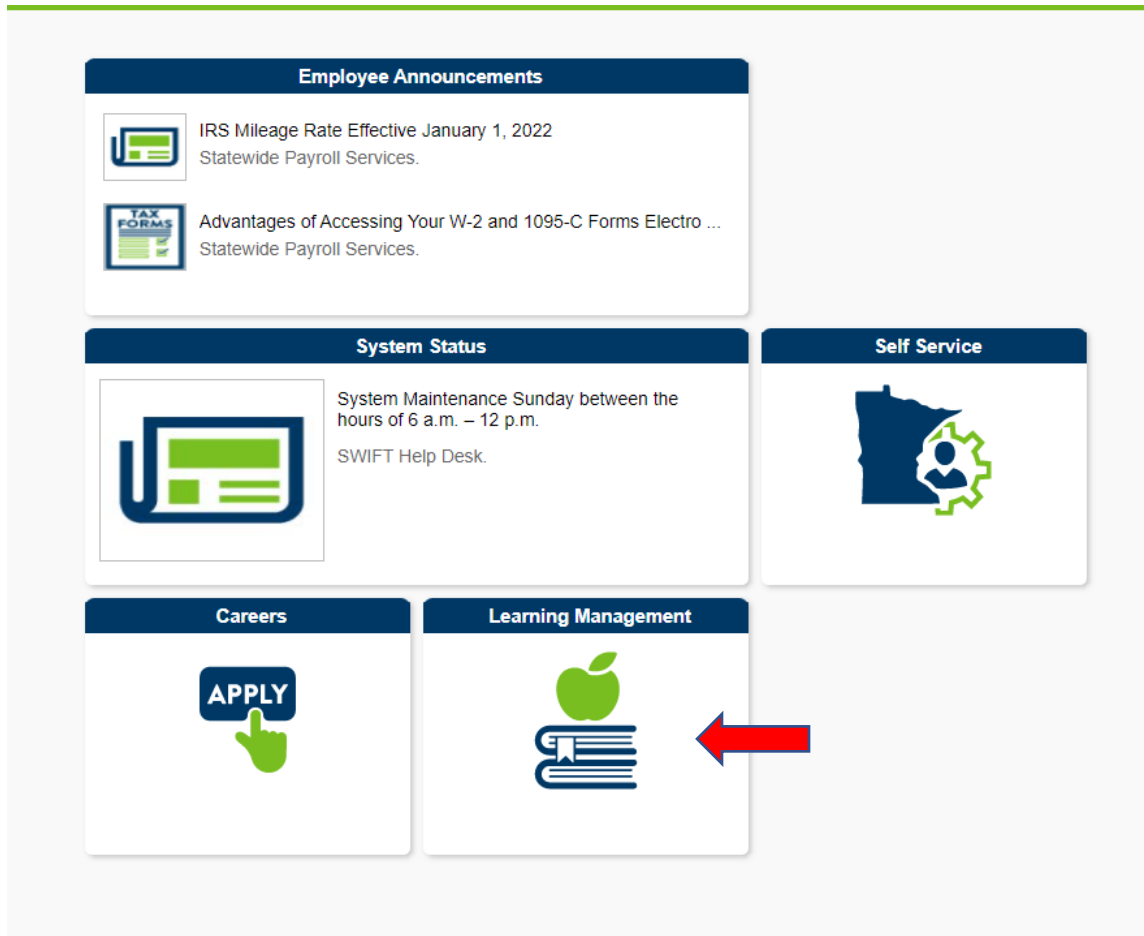

Accessing the MSUAASF Salary Range Assignment Training Modules

1. [Sign on to Employee Self Service](#) and choose Learning Management

2. Type MSUAASF in the Find Learning search field